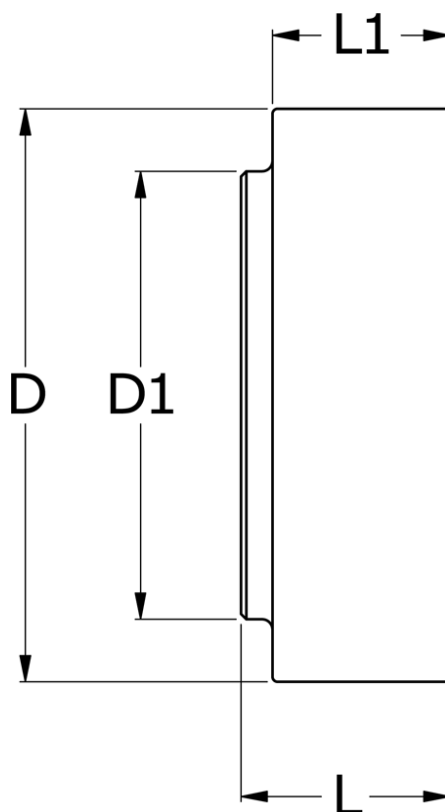

# Data Sheet

Article number: 330611001

Description: Coupling N-Eupex str. 110  
Part 1 (incl. rubber) without bore

## Measures

---

|              |       |
|--------------|-------|
| D            | = 110 |
| D1           | = 86  |
| L            | = 40  |
| L1           | = 34  |
| Max bore     | = 48  |
| Torque (N m) | = 160 |